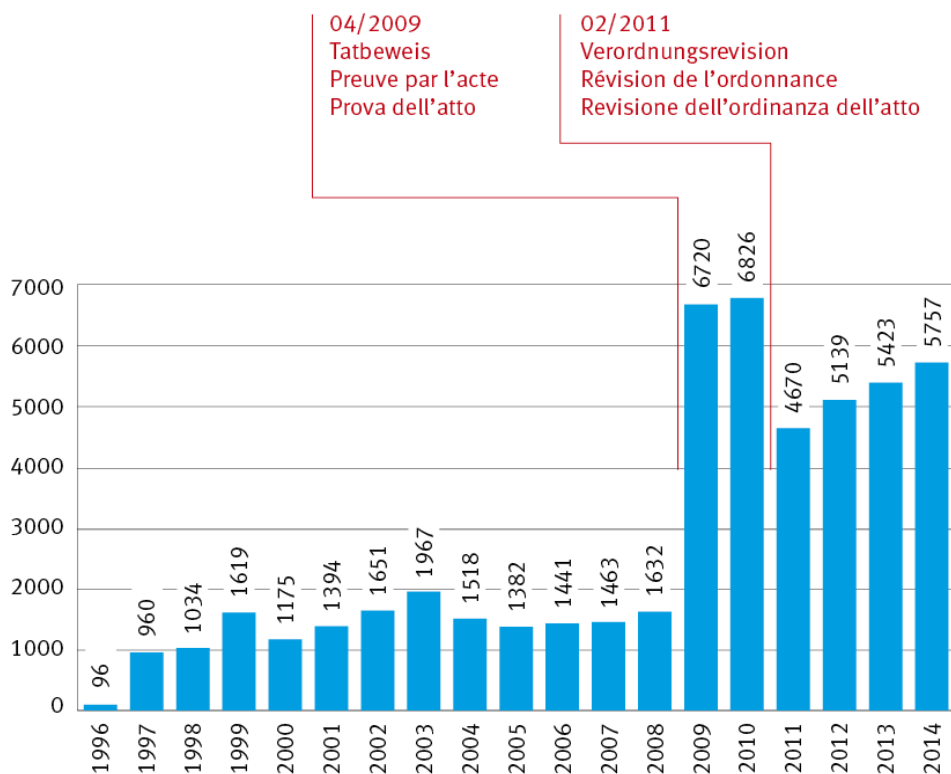

Zulassung / Admission / Ammissione

Zulassungen / Admissions / Ammissioni